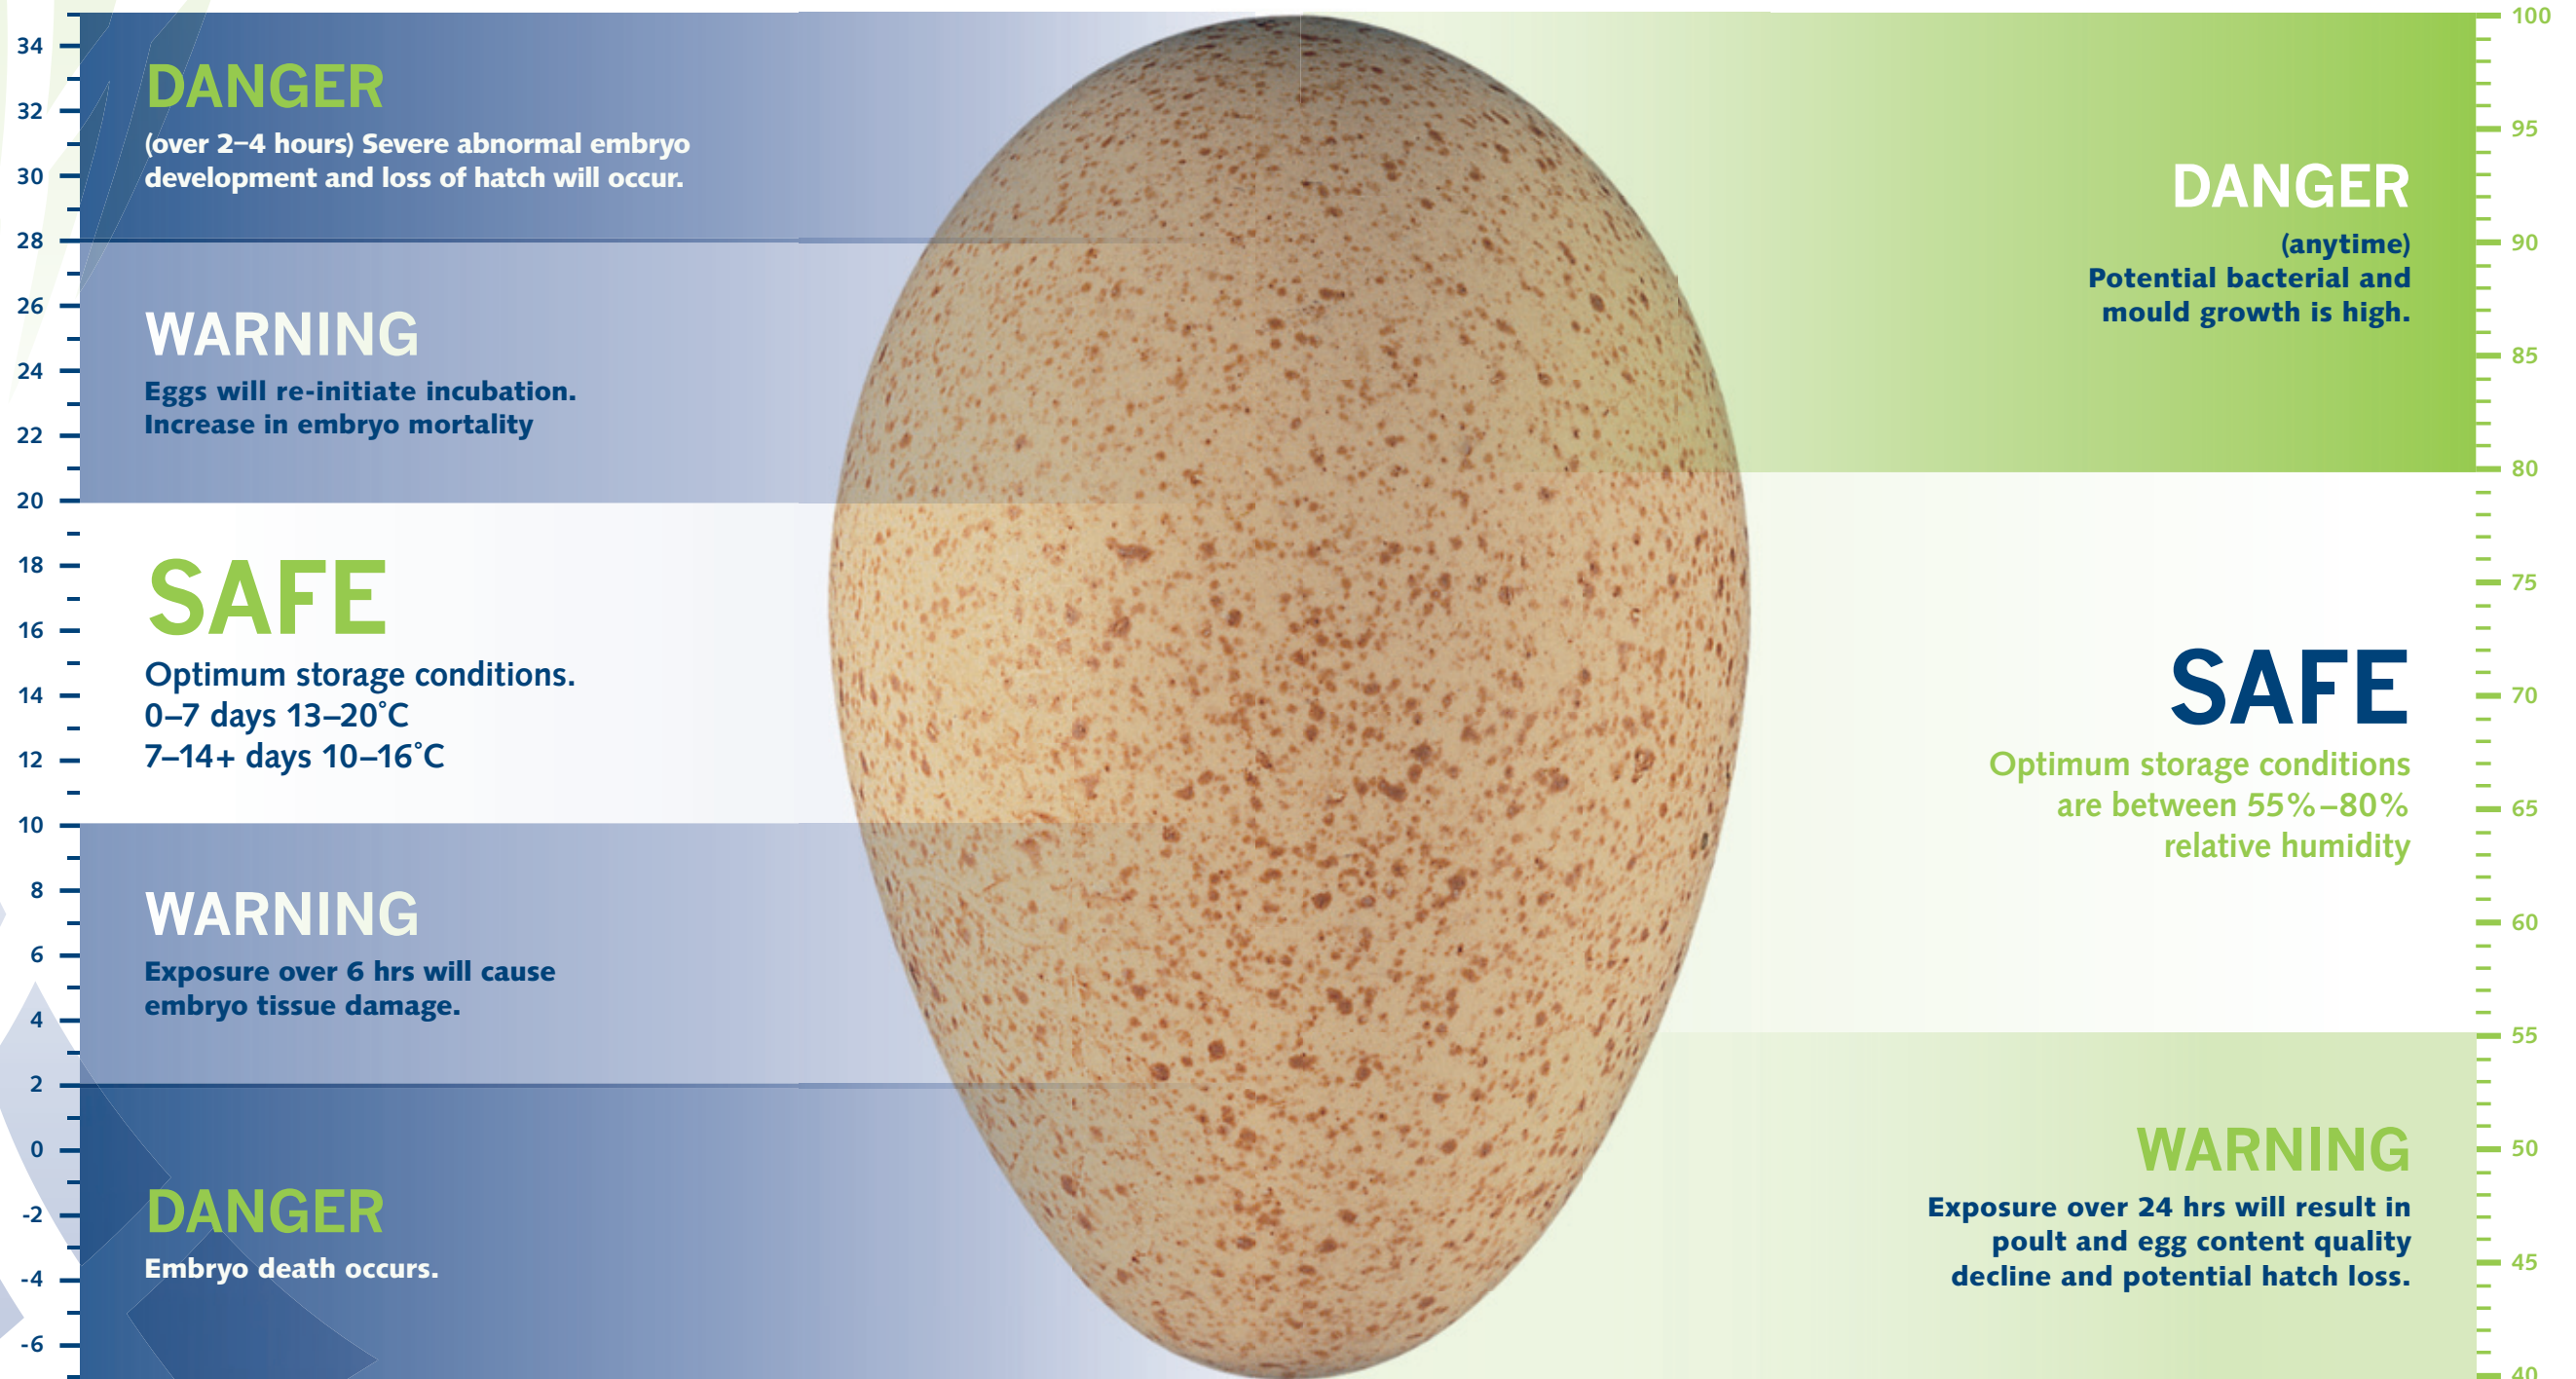

Hatching Egg Storage Room Recommendations

Degrees Celsius

TEMPERATURE

HUMIDITY

% Relative Humidity

Hatching Egg Storage Room Recommendations

Degrees Fahrenheit

TEMPERATURE