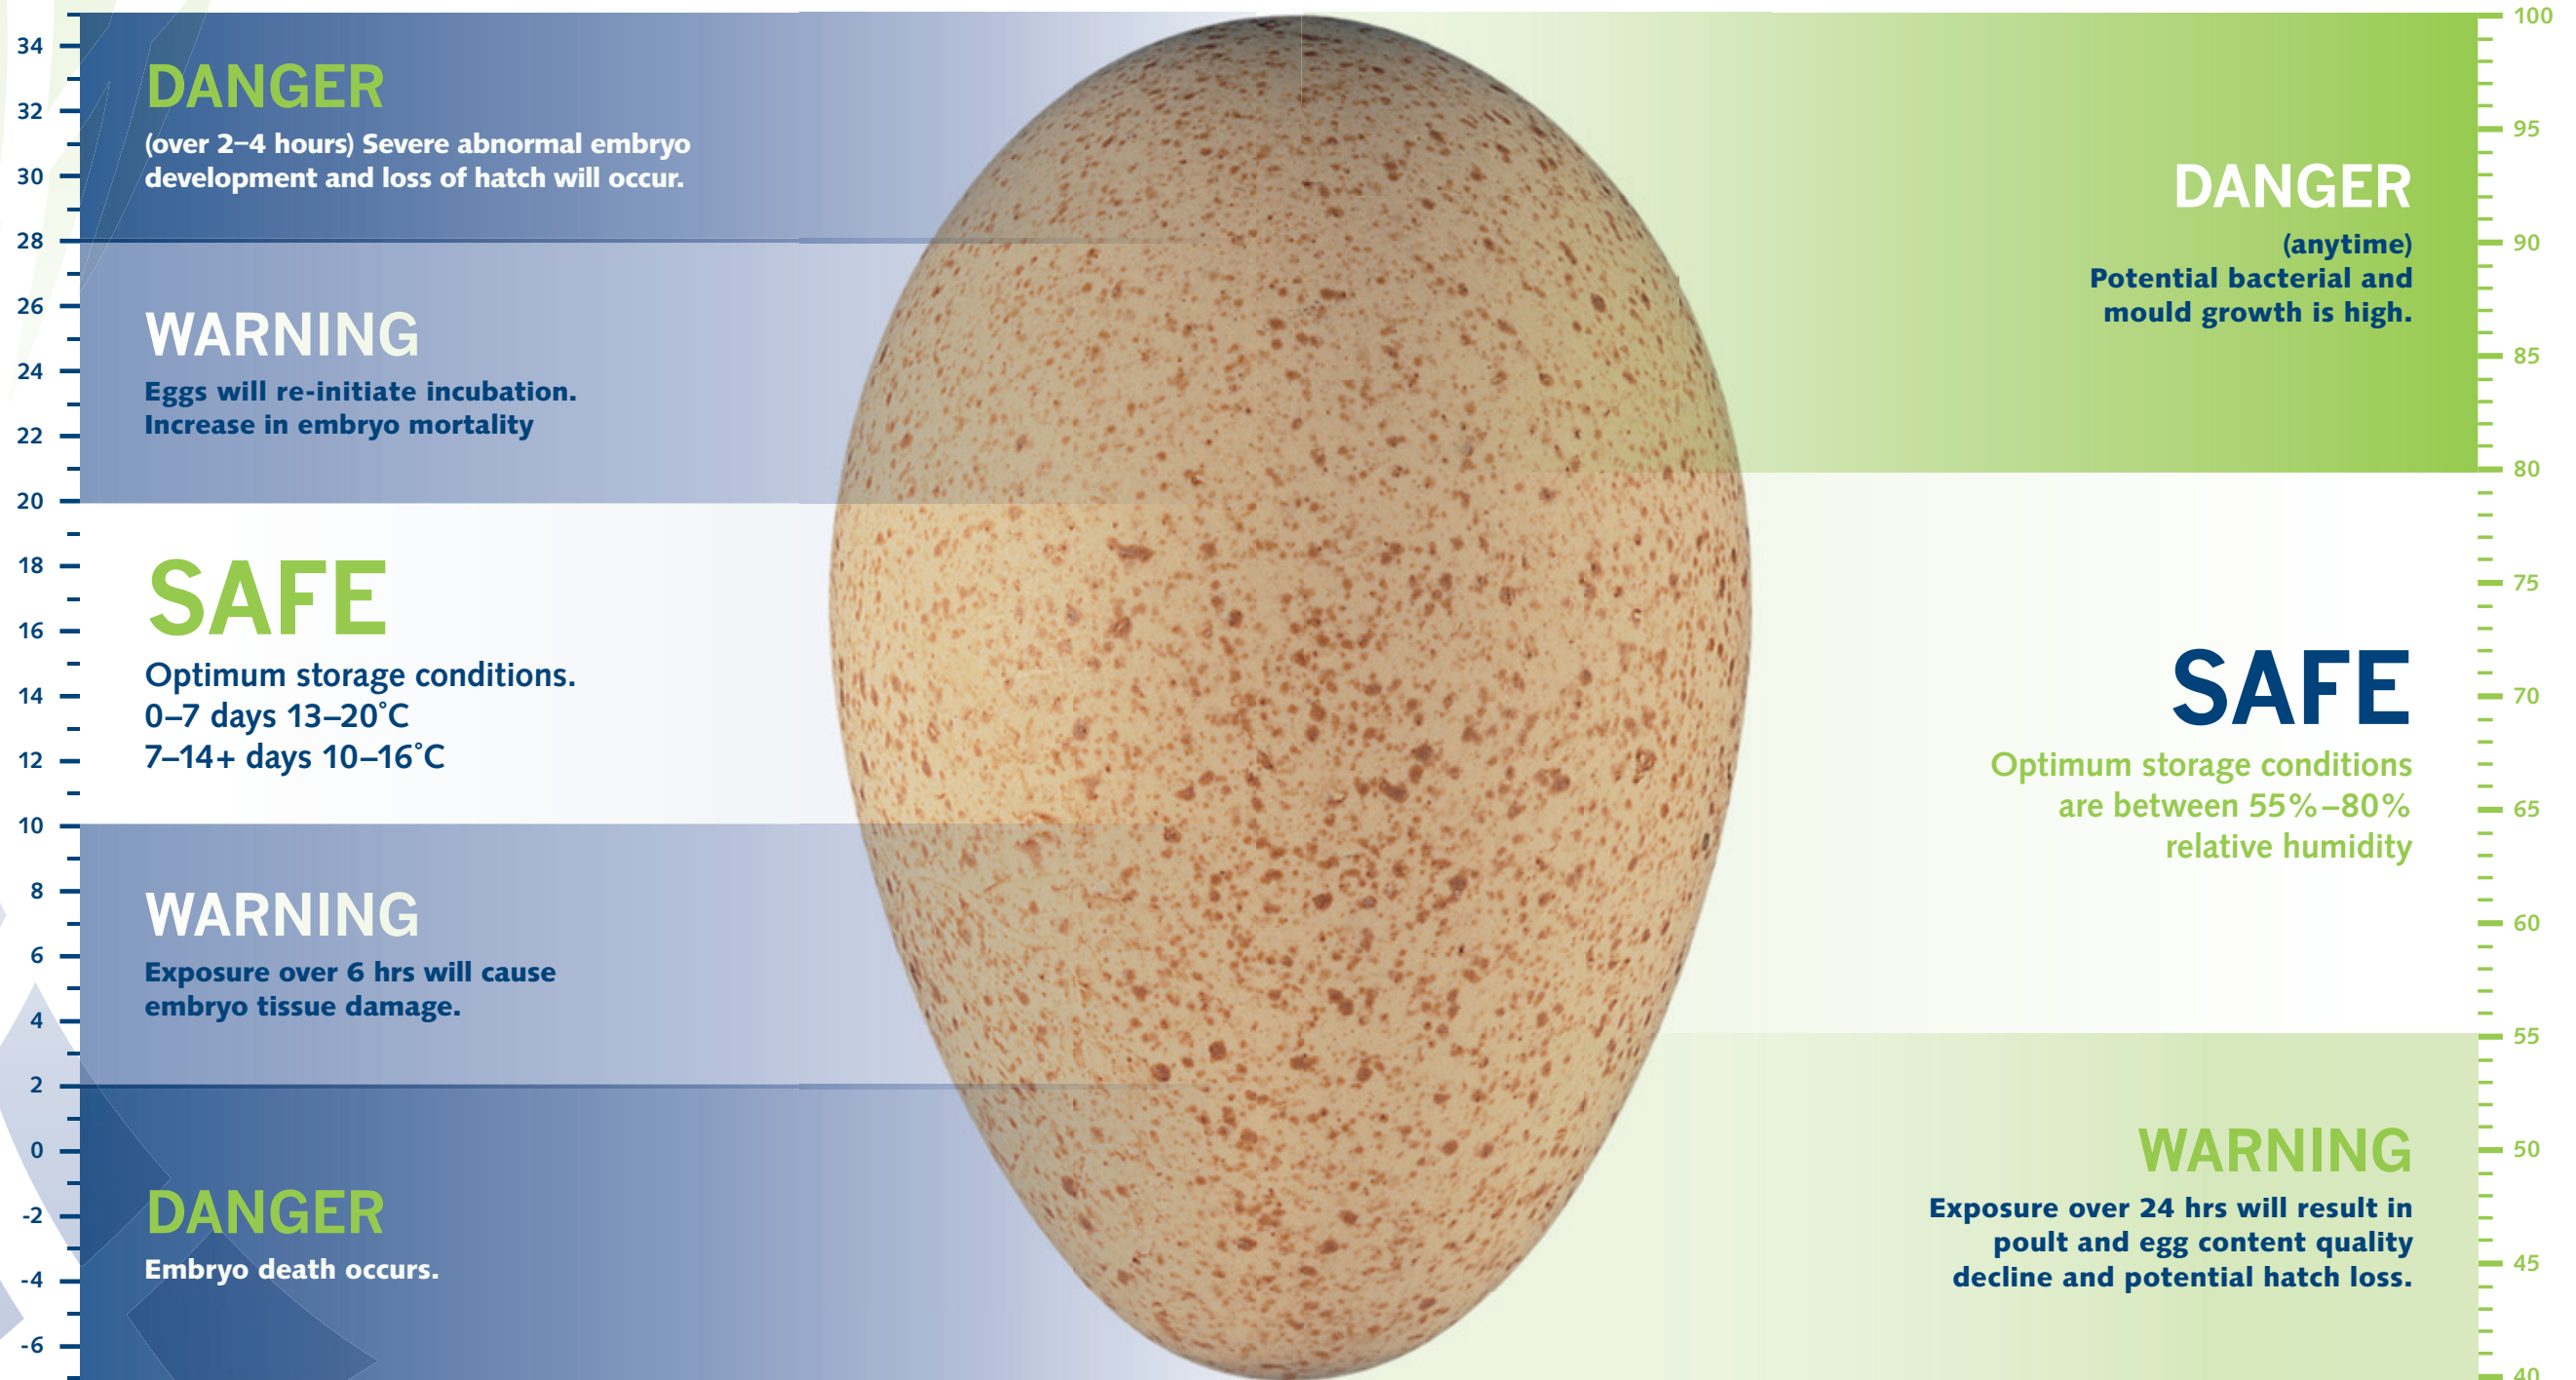

Hatching Egg Storage Room Recommendations

Degrees Celsius

TEMPERATURE

HUMIDITY

% Relative Humidity

Hatching Egg Storage Room Recommendations

Degrees Fahrenheit

TEMPERATURE